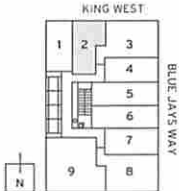

_02

1 BEDROOM
569 SF