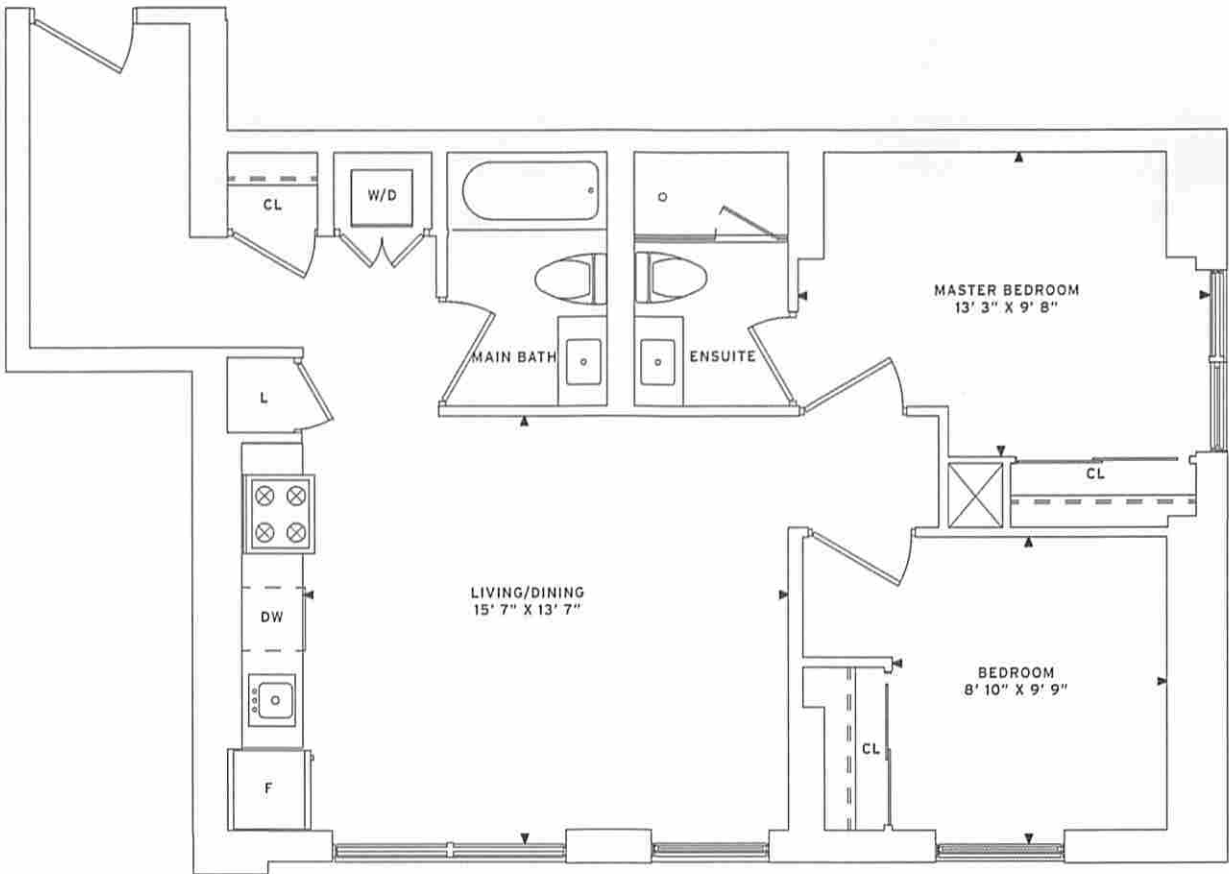

_08

2 BEDROOM
818 SF