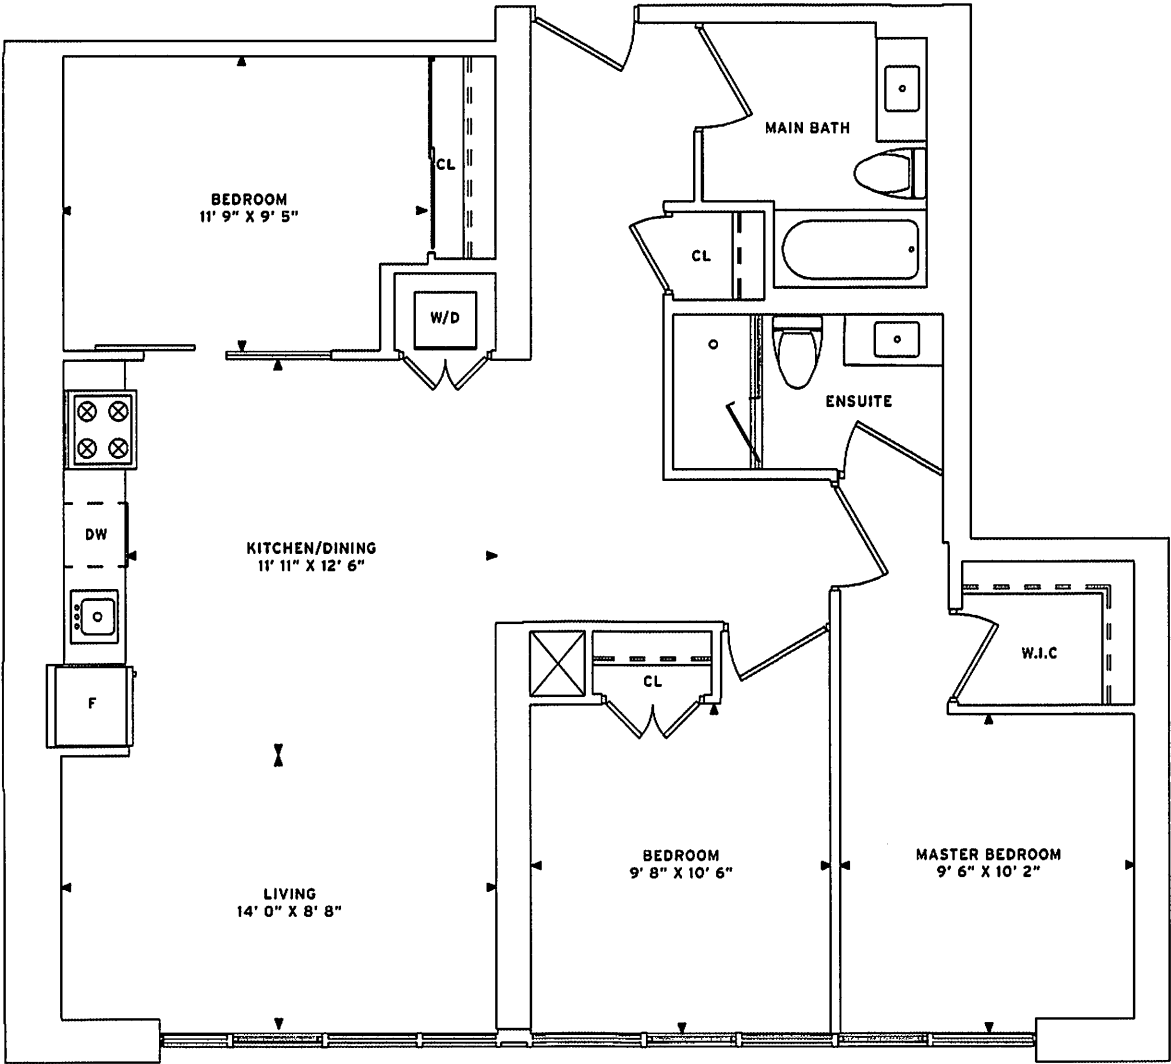

_09

3 BEDROOM
1095 SF

RESIDENCE 08_818 SF

RESIDENCE 09_1095 SF