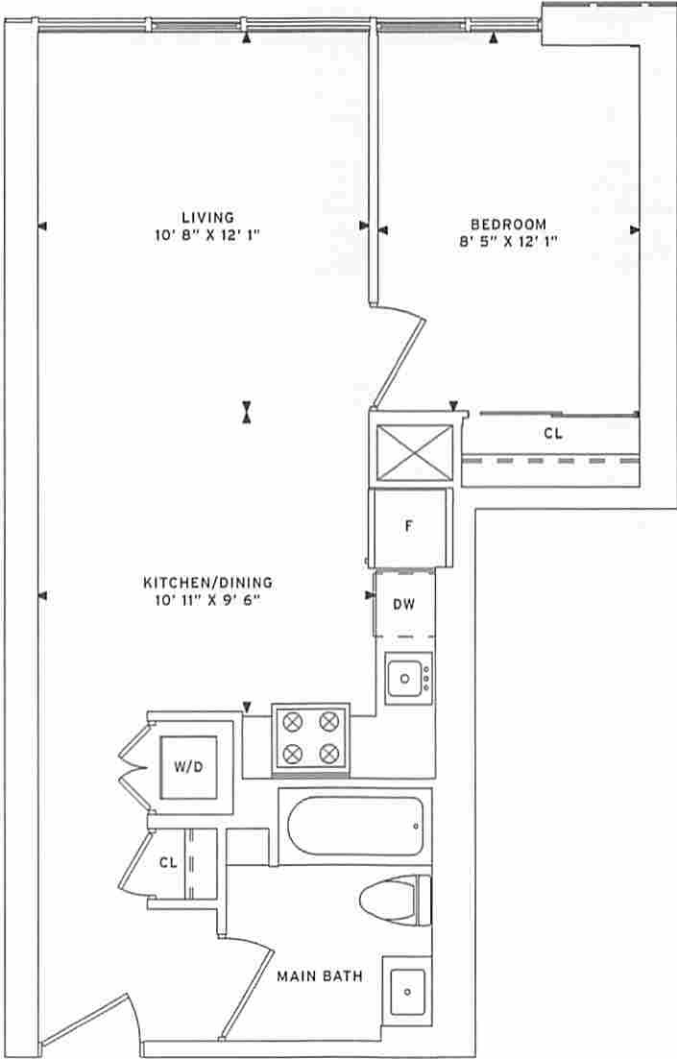

_02

1 BEDROOM
569 SF