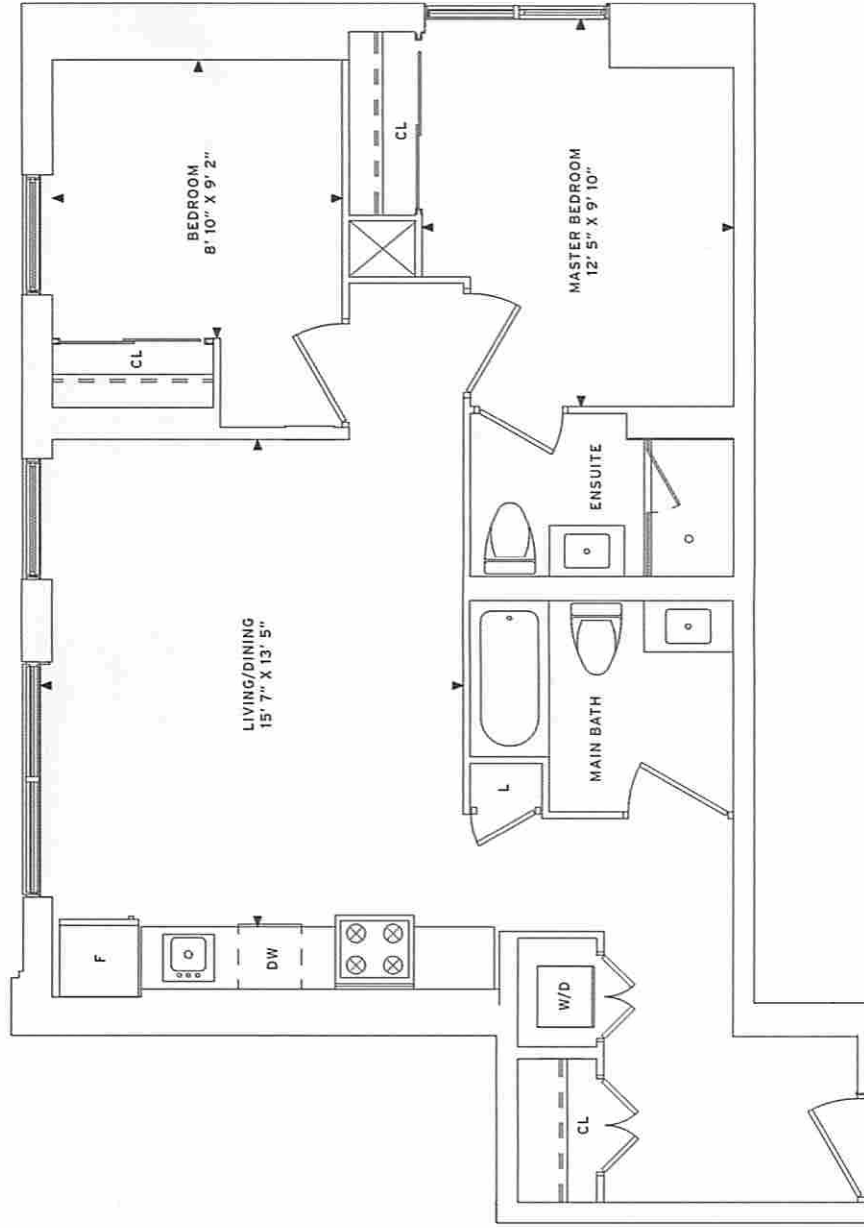

\_01

1 BEDROOM  
523 SF

Actual usable floor space varies from stated floor area. All furniture is for illustrative purpose only. All dimensions are approximate. Sizes and specifications are subject to change without notice. E. & O. E.

RESIDENCE 01\_523 SF

\_02

1 BEDROOM  
569 SF

Actual usable floor space varies from stated floor area. All furniture is for illustrative purpose only. All dimensions are approximate. Sizes and specifications are subject to change without notice. E. & O. E.

\_03

2 BEDROOM  
818 SF

RESIDENCE 02\_569 SF

RESIDENCE 03\_818 SF

Actual usable floor space varies from stated floor area. All furniture is for illustrative purpose only. All dimensions are approximate. Sizes and specifications are subject to change without notice. E. & O.E.

\_05/06

1 BEDROOM + DEN  
583 SF

RESIDENCE 04/07 \_521 SF

RESIDENCE 05/06 \_583 SF

Actual usable floor space varies from slated floor area. All furniture is for illustrative purpose only. All dimensions are approximate. Sizes and specifications are subject to change without notice. E. & O. E.